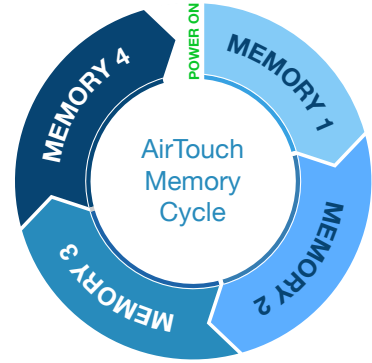

AirTouch Multi-Memory

AirTouch Memory allows you to select between memories with the greatest of ease. Simply tap the outer part of your ear canal and the sound pressure triggers AirTouch. The Olé does not require buttons or switches and does not need to be touched to change memories.

With your fingers together, lightly tap the ear canal area. This will toggle successively from the first memory through the fourth, and then back to the first.

Invisible never looked so good!